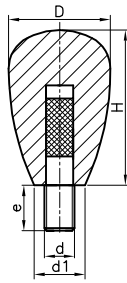

## 1106T PLAIN KNOB T WITH THREADED STUD

Code	D	d	d1	e	H	Color
110622501	22	M6	13	15	34	Black
110629501	29	M8	15	15	44	Black
110635501	35	M10	16	15	51	Black
110637501	37	M10	17	15	58	Black

Treated threaded steel stud.  
PF: Black Duroplast FS 31 DIN 7708.

## 4707C TMP PLAIN KNOB C WITH THREADED HOLE

Code	D	d	d1	e	H	Color
470721101	21	M6	13	16	28	Black
470725101	25	M6	17	24	34	Black
470732101	32	M8	21	30	43	Black
470743101	43	M10	27	36	58	Black

Molded thread.  
PA: Reinforced polyamide.  
Other thread, plain hole or brass or SS insert on demand  
(min. 500 units).  
For different colours, please ask.

## 4707T TMP PLAIN KNOB T WITH THREADED STUD

Code	D	d	e	d1	H	Color
470721502	21	M6	16	13	28	Black
470725502	25	M6	16	16	34	Black
470732501	32	M8	30	20	43	Black
470743501	43	M10	30	27	58	Black

Treated stud.  
PA: Polyamide.  
Different stud lengths or threads on demand  
(min. 500 units).  
For different colours, please ask.

## 1112 KNURLED OVAL KNOB C WITH THREADED HOLE

Code	D	d	d1	e	H	Color
111219101	19	M5	9	8	18	Black
111223101	23	M6	11	14	23	Black
111226101	26	M6	12	14	25	Black
111231101	31	M8	14	16	29	Black
111235101	35	M10	16	20	35	Black
111241101	41	M10	18	20	39	Black
111248101	48	M12	21	24	48	Black