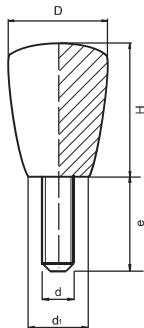

## 1106T PLAIN KNOB T WITH THREADED STUD

Code	D	d	d1	e	H	Color
110622501	22	M6	13	15	34	Black
110629501	29	M8	15	15	44	Black
110635501	35	M10	16	15	51	Black
110637501	37	M10	17	15	58	Black

Treated threaded steel stud.  
PF: Black Duroplast FS 31 DIN 7708.

## 4707C TMP PLAIN KNOB C WITH THREADED HOLE

Code	D	d	d1	e	H	Color
470721101	21	M6	13	16	28	Black
470725101	25	M6	17	24	34	Black
470732101	32	M8	21	30	43	Black
470743101	43	M10	27	36	58	Black

Molded thread.  
PA: Reinforced polyamide.  
Other thread, plain hole or brass or SS insert on demand  
(min. 500 units).  
For different colours, please ask.

## 4707T TMP PLAIN KNOB T WITH THREADED STUD

Code	D	d	e	d1	H	Color
470721502	21	M6	16	13	28	Black
470725502	25	M6	16	16	34	Black
470732501	32	M8	30	20	43	Black
470743501	43	M10	30	27	58	Black

Treated stud.  
PA: Polyamide.  
Different stud lengths or threads on demand  
(min. 500 units).  
For different colours, please ask.

## 1112 KNURLED OVAL KNOB C WITH THREADED HOLE

Code	D	d	d1	e	H	Color
111219101	19	M5	9	8	18	Black
111223101	23	M6	11	14	23	Black
111226101	26	M6	12	14	25	Black
111231101	31	M8	14	16	29	Black
111235101	35	M10	16	20	35	Black
111241101	41	M10	18	20	39	Black
111248101	48	M12	21	24	48	Black