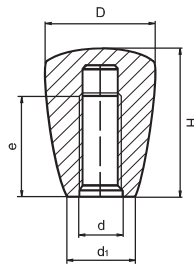

## 1106T PLAIN KNOB T WITH THREADED STUD

Code	D	d	d1	e	H	Color
110622501	22	M6	13	15	34	Black
110629501	29	M8	15	15	44	Black
110635501	35	M10	16	15	51	Black
110637501	37	M10	17	15	58	Black

Treated threaded steel stud.  
PF: Black Duroplast FS 31 DIN 7708.

## 4707C TMP PLAIN KNOB C WITH THREADED HOLE

Code	D	d	d1	e	H	Color
470721101	21	M6	13	16	28	Black
470725101	25	M6	17	24	34	Black
470732101	32	M8	21	30	43	Black
470743101	43	M10	27	36	58	Black

Molded thread.  
PA: Reinforced polyamide.  
Other thread, plain hole or brass or SS insert on demand  
(min. 500 units).  
For different colours, please ask.

## 4707T TMP PLAIN KNOB T WITH THREADED STUD

Code	D	d	e	d1	H	Color
470721502	21	M6	16	13	28	Black
470725502	25	M6	16	16	34	Black
470732501	32	M8	30	20	43	Black
470743501	43	M10	30	27	58	Black

Treated stud.  
PA: Polyamide.  
Different stud lengths or threads on demand  
(min. 500 units).  
For different colours, please ask.