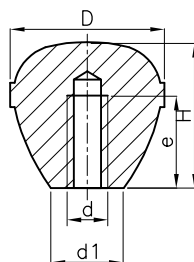

1112 KNURLED OVAL KNOB C WITH THREADED HOLE

Code	D	d	d1	e	H	Color
111219101	19	M5	9	8	18	Black
111223101	23	M6	11	14	23	Black
111226101	26	M6	12	14	25	Black
111231101	31	M8	14	16	29	Black
111235101	35	M10	16	20	35	Black
111241101	41	M10	18	20	39	Black
111248101	48	M12	21	24	48	Black

Molded thread.
PF: Black Duroplast FS 31 DIN 7708.